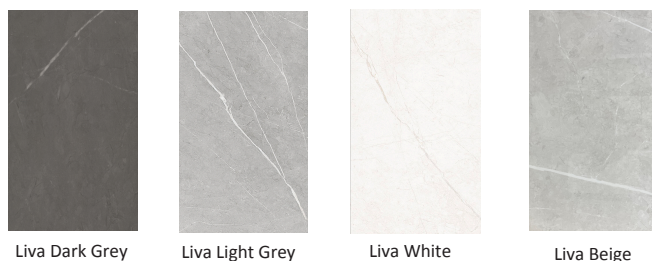

Technical specifications

Pattern Repeat	n/a	MOHS	n/a
PEI	4	Tile thickness	10 mm
Frost Resistance	Yes	Chemical Resistance	min UB
Water Absorption	< 0.5%	Variation	V1 V2 V3 V4 Slight

Sizes and Finishes

	12x24	24x24	24x48	2x2
Liva Dark Grey Polished	✓	✓		
Liva Dark Grey Matte	✓	✓		✓
Liva Light Grey Polished	✓	✓	✓	
Liva Light Grey Matte	✓	✓	✓	✓
Liva White Polished	✓	✓	✓	
Liva White Matte	✓	✓	✓	✓
Liva Beige Polished	✓			
Liva Beige Matte	✓			