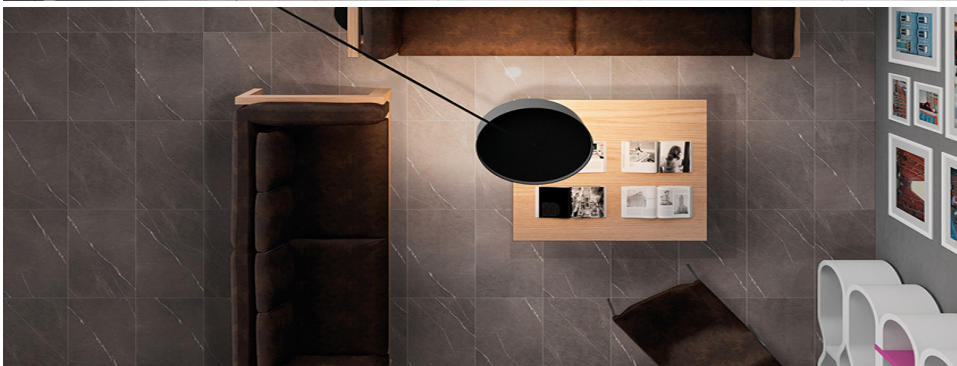

LIVA SERIES

GLAZED PORCELAIN

Recommended applications

Residential	Bath / Shower	Wall
Light commercial	Fireplace	Floor
Medium commercial	Indoor	

Characteristics of tile

Low maintenance	Fade resistant	Resistant to fungus
Stain resistant	Hypoallergenic	Odour resistant