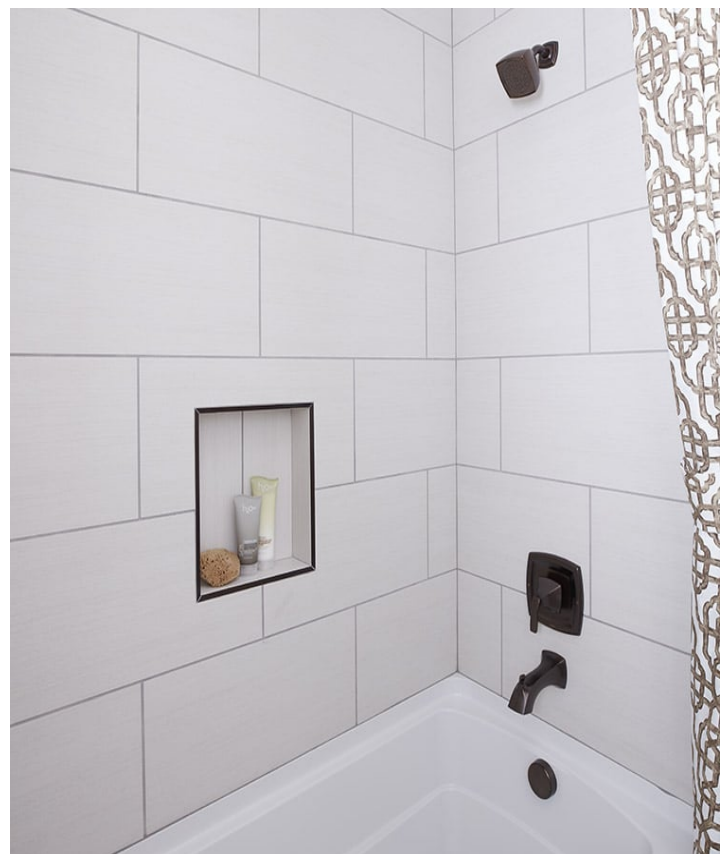

# WHITE WALL TILE SERIES

12x36  
White Glossy  
White Matte

12x24  
White Glossy  
White Matte

8x24  
White Glossy  
White Matte \*

6x24  
White Glossy  
White Matte

4x24  
White Glossy  
White Matte

6x6  
White Matte

## Recommended applications

Residential

Light commercial

Bath / Shower

Fireplace

Wall

Indoor