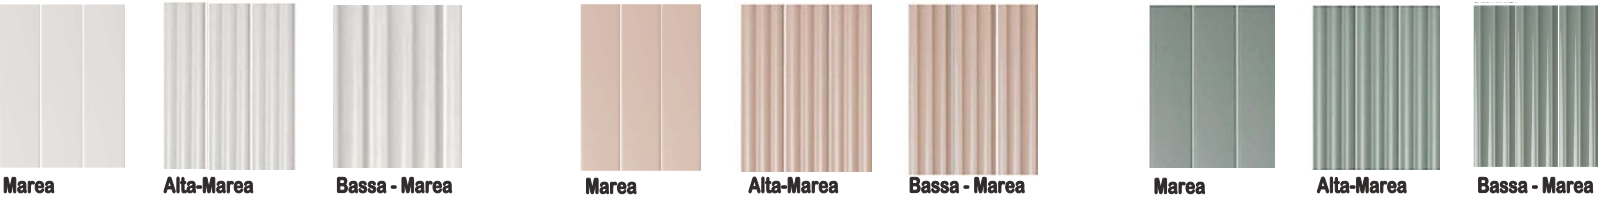

# MAREA SERIES

citytile

White body wall tiles

BIANCO 7.5X30CM(8/13mm) ROSA 7.5X30CM(8/13mm) SALVIA 7.5X30CM(8/13mm)

BLU 7.5X30CM(8/13mm) PORPORA 7.5X30CM(8/13mm) NERO 7.5X30CM(8/13mm)

GRIGIO 7.5X30CM(8/13mm) TERRA 7.5X30CM(8/13mm) SMERALDO 7.5X30CM(8/13mm)

Carta Oa Zucchero 7.5X30CM(8/13mm) ORO 7.5X30CM(8/13mm)

13mm  
13mm  
8mm