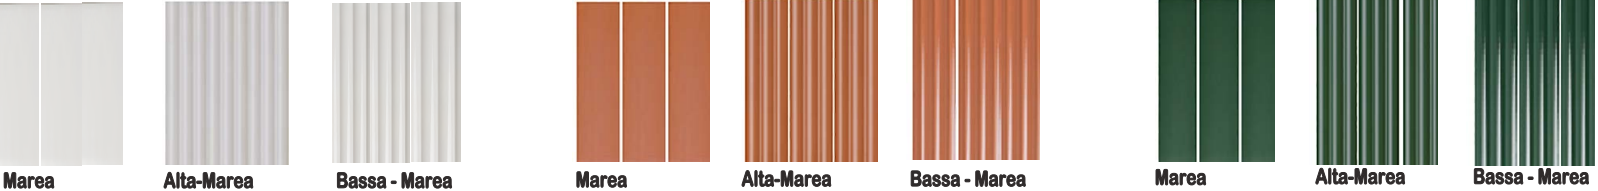

# MAREA SERIES

citytile

White body wall tiles

BIANCO 7.5X30CM(8/13mm) ROSA 7.5X30CM(8/13mm) SALVIA 7.5X30CM(8/13mm)

BLU 7.5X30CM(8/13mm) PORPORA 7.5X30CM(8/13mm) NERO 7.5X30CM(8/13mm)

GRIGIO 7.5X30CM(8/13mm) TERRA 7.5X30CM(8/13mm) SMERALDO 7.5X30CM(8/13mm)

Carta Oa Zucchero 7.5X30CM(8/13mm) ORO 7.5X30CM(8/13mm)

13mm  
13mm  
8mm