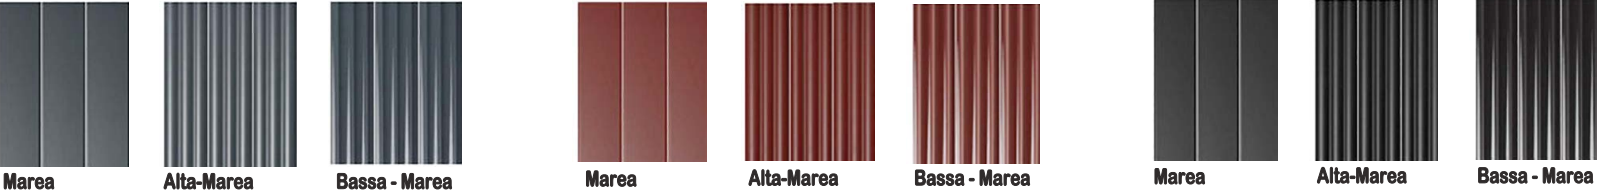

# MAREA SERIES

citytile

White body wall tiles

BIANCO 7.5X30CM(8/13mm) ROSA 7.5X30CM(8/13mm) SALVIA 7.5X30CM(8/13mm)

BLU 7.5X30CM(8/13mm) PORPORA 7.5X30CM(8/13mm) NERO 7.5X30CM(8/13mm)

GRIGIO 7.5X30CM(8/13mm) TERRA 7.5X30CM(8/13mm) SMERALDO 7.5X30CM(8/13mm)

Carta Oa Zucchero 7.5X30CM(8/13mm) ORO 7.5X30CM(8/13mm)

13mm  
13mm  
8mm