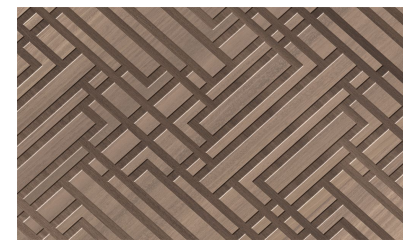

KROSS SERIES

CERAMIC TILE

KROSS CREMA MIEL - 9.8MM

KROSS MERROW CACAO- 9.8MM

Recommended applications

Residential	Bath / Shower	Wall
Light commercial	Fireplace	Floor
Medium commercial	Indoor	

Characteristics of tile

Sizes and Finishes

16 X 48

CREMA MIEL	
MERROW CACAO	

Special instructions

Shade variations between tiles is characteristic. Colour may vary from sample. Technical data is supplied by the manufacturer and is subject to change at anytime.