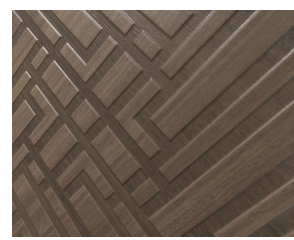

KROSS SERIES

CERAMIC TILE

KROSS CREMA MIEL - 9.8MM

KROSS MERROW CACAO- 9.8MM

Recommended applications

Residential	Bath / Shower	Wall
Light commercial	Fireplace	Floor
Medium commercial	Indoor	

Characteristics of tile

Sizes and Finishes

16 X 48

CREMA MIEL	
MERROW CACAO	

Special instructions

Shade variations between tiles is characteristic. Colour may vary from sample. Technical data is supplied by the manufacturer and is subject to change at anytime.