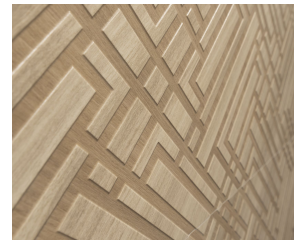

KROSS SERIES

CERAMIC TILE

KROSS CREMA MIEL - 9.8MM

KROSS MERROW CACAO- 9.8MM

Recommended applications

Residential	Bath / Shower	Wall
Light commercial	Fireplace	Floor
Medium commercial	Indoor	

Characteristics of tile

Sizes and Finishes

16 X 48

CREMA MIEL	
MERROW CACAO	

Special instructions

Shade variations between tiles is characteristic. Colour may vary from sample. Technical data is supplied by the manufacturer and is subject to change at anytime.