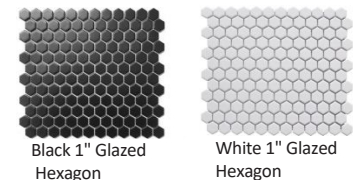

PLAZA/ECLIPSE SERIES

PORCELAIN MOSAICS

Plaza Light Grey 2x2 Black 2x2 Dark Grey 2x2 Light Grey 2x2 White 2x2

Plaza Light Grey 2" Hexagon Black 2" Hexagon Dark Grey 2" Hexagon Light Grey 2" Hexagon White 2" Hexagon

Recommended applications

Residential	Bath / Shower	Wall
Light commercial	Fireplace	Floor
Medium commercial	Indoor	

Black 1" Hexagon Dark Grey 1 Hexagon Light Grey 1" Hexagon White 1" Hexagon

Black 1" Glazed Hexagon White 1" Glazed Hexagon

Sizes and Finishes

	2"Hex	1"Hex	2x2
Black	✓	✓	✓
Dark Grey	✓	✓	✓
Light Grey	✓	✓	✓
White	✓	✓	✓

Special instructions

Shade variations between tiles is characteristic. Colour may vary from sample. Technical data is supplied by the manufacturer and is subject to change at anytime.