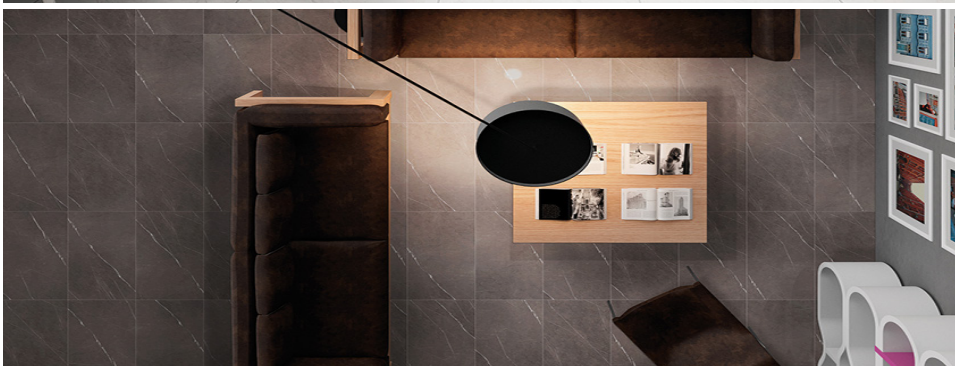

## Recommended applications

Residential	Bath / Shower	Wall
Light commercial	Fireplace	Floor
Medium commercial	Indoor	

Liva Dark Grey

Liva Light Grey

Liva White

Liva Beige

Liva Black