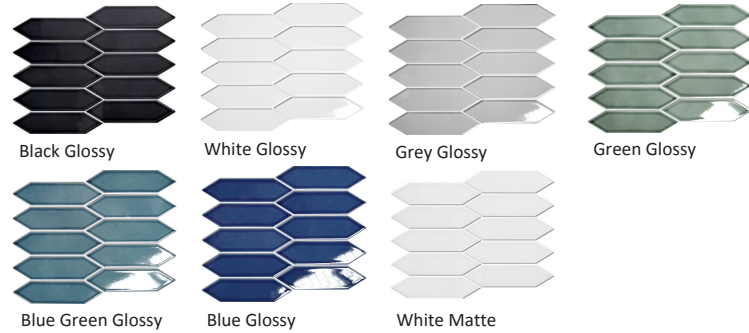

Technical specifications

Pattern Repeat	n/a	MOHS	n/a
PEI	n/a	Tile thickness	n/a
Frost Resistance	n/a	Chemical Resistance	n/a
Water Absorption	n/a	Variation	V1 V2 V3 V4 Uniform