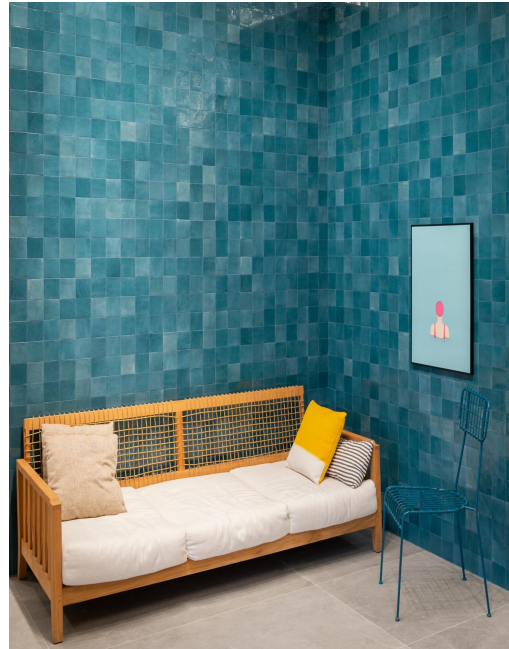

MELANGE SERIES

CERAMIC

Acquamarina Beige Bianco Bordeaux Kaki Nero Teal Glicine Oltremare

Recommended applications

Residential	Bath / Shower	Wall
Light commercial	Fireplace	
Medium commercial	Indoor	

Characteristics of tile